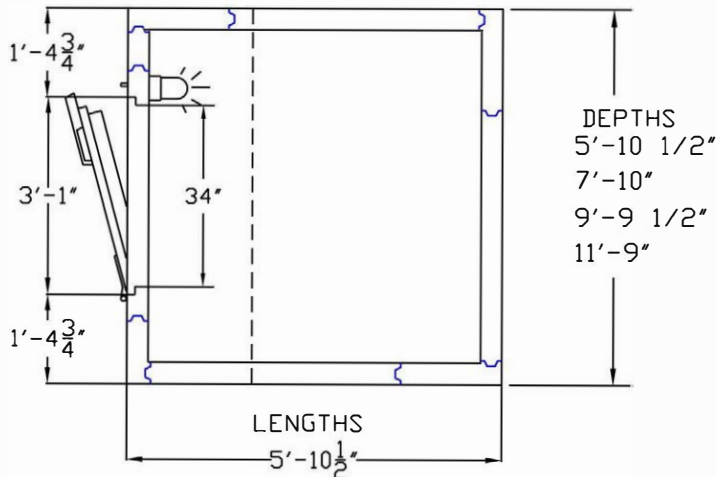

Coolers, freezers or combination models
Coolers with or without floor (all freezers come with a floor)
Numerous lengths & widths
Multiple door placement locations
Left or right hinge door (standard 34" x 76" door)
Indoor or outdoor models
Multiple refrigeration and warranty options

- All models come standard in a galvalume finish with stainless steel floors. All standard nominals are 7'6" in height. All walk-ins also come with a 10 year panel warranty.

FOR MORE INFORMATION CONTACT YOUR REGIONAL SALES MANAGER OR CALL 800.521.2665

STANDARD NOMINAL SINGLE BOX SIZES

LENGTHS

5'-10 $\frac{1}{2}$ "
 6'-10 $\frac{1}{4}$ "
 7'-10"
 8'-9 $\frac{3}{4}$ "
 9'-9 $\frac{1}{2}$ "
 10'-9 $\frac{1}{4}$ "
 11'-9"
 12'-8 $\frac{3}{4}$ "
 13'-8 $\frac{1}{2}$ "
 14'-8 $\frac{1}{4}$ "
 15'-8"
 + 11 $\frac{3}{4}$ "