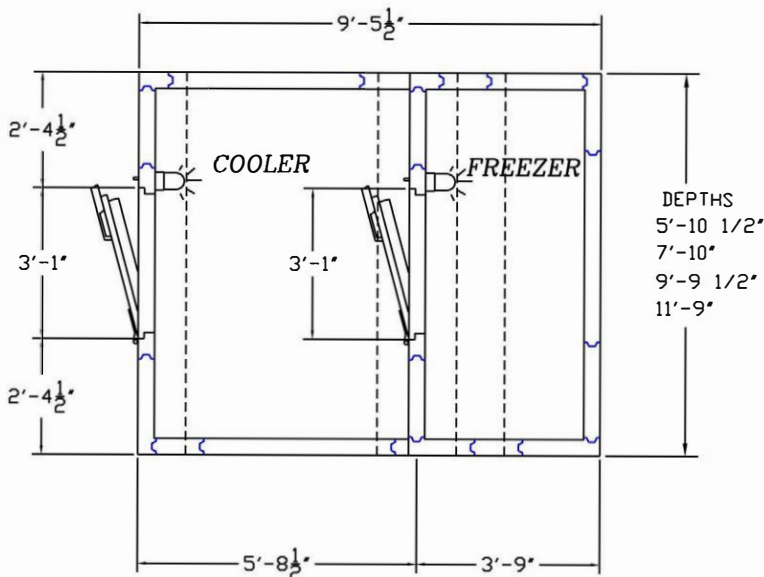

DEPTHS
 5'-10 $\frac{1}{2}$ "
 7'-10"
 9'-9 $\frac{1}{2}$ "
 11'-9"

Notes:

1. All heights are 7'6"
2. Coolers available with floor or no floor. Freezers have floor.

U.S. COOLER

401 DELAWARE ST. • QUINCY, IL 62301
 TEL 217-228-2421 • 800-521-2665
 FAX 217-228-2424 • www.uscooler.com

STANDARD NOMINAL COMBINATION BOX SIZES

LENGTHS

6'-8 $\frac{1}{4}$ "	5'-8 $\frac{1}{2}$ "
7'-8"	6'-8 $\frac{1}{4}$ "
8'-7 $\frac{3}{4}$ "	7'-8"
9'-7 $\frac{1}{2}$ "	8'-7 $\frac{3}{4}$ "
10'-7 $\frac{1}{4}$ "	9'-7 $\frac{1}{2}$ "
11'-7"	10'-7 $\frac{1}{4}$ "
12'-6 $\frac{3}{4}$ "	11'-7"
13'-6 $\frac{1}{2}$ "	12'-6 $\frac{3}{4}$ "
14'-6 $\frac{1}{4}$ "	13'-6 $\frac{1}{2}$ "
15'-6"	14'-6 $\frac{1}{4}$ "
+ 11 $\frac{3}{4}$ "	15'-6"
	+ 11 $\frac{3}{4}$ "