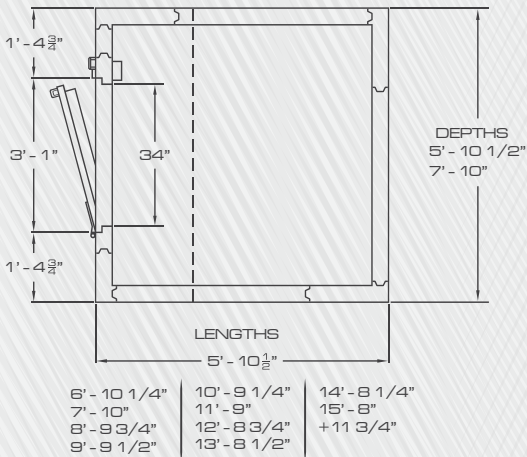

FASTCOOLER WALK-IN MODEL SIZES

CONSTRUCTION:

Modular Panels are connected with cam-lock connectors. All walls, ceilings, and floor panels use no wood unless otherwise noted. All walk-ins are EISA compliant.

INSULATION:

4" extruded polystyrene

SKIN:

26 ga. galvanized, galvalume, painted or 24 ga. stainless steel.

DOORS:

Self-closing, flush mount with magnetic gasket; chrome latches and hinges; vertical handle, safety release handle, automatic self closer, vapor proof light and thermometer.

Specifications as listed here are subject to change without notice. Item drawn may not be exactly as shipped.

FLOORS:

22 ga. stainless steel (Extruded Polystyrene)

REFRIGERATION:

Pre-assembled remote, saddle mount, self-controlled, top mount, indoor, outdoor.

OPTIONS:

Shelving, lighting, strip curtains, viewing windows, alarms and more can be purchased through our sales department.

*May not be available for quick ship.

WARRANTY:

Limited 10 year panels, 5 year compressor, 1 year compressor labor, 1 year parts.