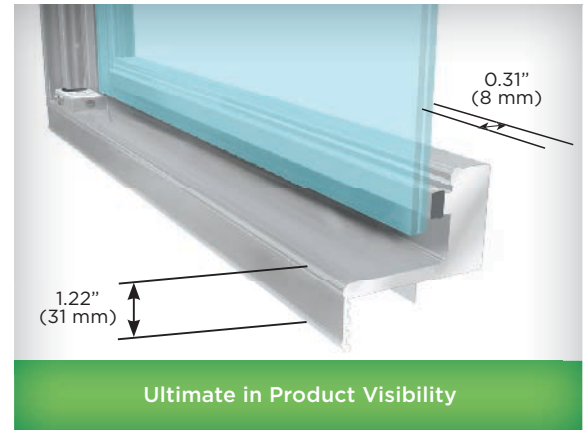

Vista B

Optimum Visibility

THE VIEW
WITH ULTIMATE
PRODUCT
VISIBILITY

Open the door to Anthony
and [Contact us today!](#)

 **Anthony**[®] | Innovating
What's
Next
A **DOVER** COMPANY

The No-Barriers View

Anthony's Vista B delivers a virtually unobstructed view that creates the feeling of having no barrier between the customer and the products. The thin profile, all-glass doors offer durability and feature the exclusive Vista Arch handle to minimize any perceived barrier and to enhance clear product visibility.

- Single- or double-door sets
- Thin profile all-glass doors
- Exclusive Vista Arch handle
- Enhanced customer comfort in warmer aisles
- Maximum merchandising visibility

Vista B | Optimum Visibility

Anthony's Vista B presents customers with a perfectly unobstructed view of the products. Available as single- or double-door sets, the Vista B provides attractive style with the durability Anthony customers have come to expect.

Custom Shelving Available

*27" (686 mm) Shelf Depth Standard
Standard Shelf Setback Dimensions - 6 9/16" (167 mm) front of shelf, 6 3/4" (172 mm) front of post

LIGHTING	FIXTURE SIZE IN (MM)	CCT (K)	POWER (W)	ILLUMINANCE (LUX)*	UNIFORMITY**
Standard T-8 Fluorescent	24, 36, 48, 60, 72 (610, 914, 1219, 1524, 1829)	4100	17 - 70	653	11.3:1
Optimax Pro 24 Low Power LED	48, 54, 60, 72 (1219, 1372, 1524, 1829)	3500 4000	Left/Right: 7-9 Center: 14-18	1100	1.1:1
Optimax Pro 24 High Power LED	48, 54, 60, 72 (1219, 1372, 1524, 1829)	3500 4000	Left/Right: 9-12 Center: 18-24	1400	1.1:1