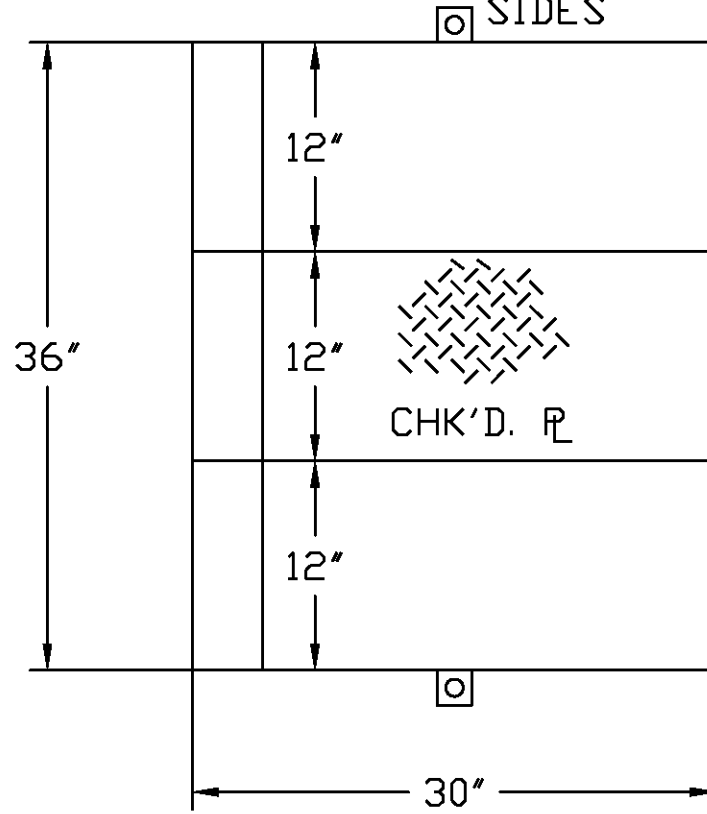

NOTE: NOT TO SCALE

2" X 2" X 1/8" TAB
WITH 1/2" HOLE BOTH
SIDES

EXTERIOR RAMP FOR 34" DOOR

U.S. COOLER

401 DELAWARE ST. • QUINCY, IL 62301
TEL 217-228-2421 • 800-521-2665
FAX 217-228-2424 • www.uscooler.com

1/8" THICK TREADPLATE POWDER COATED YELLOW