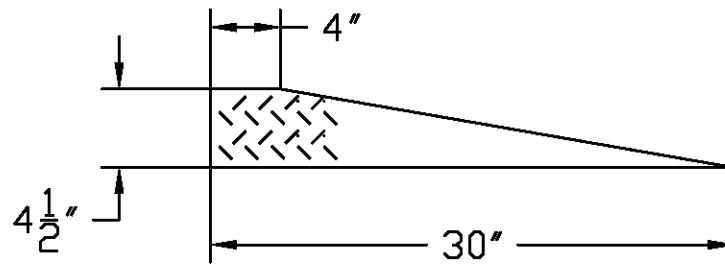

NOTE: NOT TO SCALE

2" X 2" X 1/8" TAB
WITH 1/2" HOLE BOTH
SIDES

EXTERIOR RAMP FOR 34" DOOR

U.S. COOLER

401 DELAWARE ST. • QUINCY, IL 62301
TEL 217-228-2421 • 800-521-2665
FAX 217-228-2424 • www.uscooler.com

1/8" THICK TREADPLATE POWDER COATED YELLOW