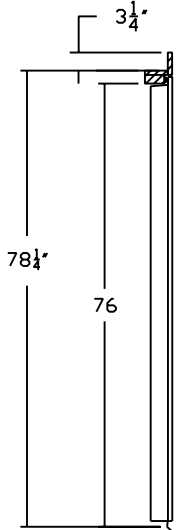

STANDARD FLUSH MOUNT PLUG DOOR WITH FRAME

STANDARD DOOR SIZE = 34"Wx76"H
OTHERS AVAILABLE UP TO 60"Wx94"H

ROUGH OPENING = 38 3/4"x 78 5/8"

FINISH:
26GA. STUCCO GALVANIZED STEEL,
GALVALUME, PAINTED(WHITE OR TAN)
OR 24GA STAINLESS STEEL

INSULATION:
R-32 EXTRUDED

HINGE DIRECTION:
RIGHT OR LEFT

HEATER WIRE
INCLUDED IN FREEZER APPLICATIONS.

FRAME IS OVERLAP
DOOR IS FLUSH MOUNT

CAMLIFT HINGES
BRUSHED CHROME
FINISH
2 PER STANDARD
DOOR

PLUG DOOR HANDLE
W/SAFETY RELEASE
ACCEPTS PADLOCK
BRUSHED CHROME OR CHROME
FINISH

TRIM: 2"x2" ANGLE WITH HEMMED EDGES
(2) 80 5/8"L, (1) 42 3/4"L

DOOR FRAME

TRIPLE VINYL SWEEP

**CONFIDENTIAL
PROPRIETARY**

U.S. COOLER
325 PAYSON AVE. • QUINCY, IL 62301
TEL 217-228-2421 • 800-521-2665 • FAX 217-228-2424

DATE 2004

DRAWN J.R.

STANDARD OVERLAP PLUG DOOR WITH FACE CASE FRAME

STANDARD DOOR SIZE = 34"Wx76"H
OTHERS AVAILABLE UP TO 60"Wx94"H

ROUGH OPENING = 34"x76"

FINISH:
26GA. STUCCO GALVANIZED STEEL,
GALVALUME, PAINTED(WHITE OR TAN)
OR 24GA STAINLESS STEEL