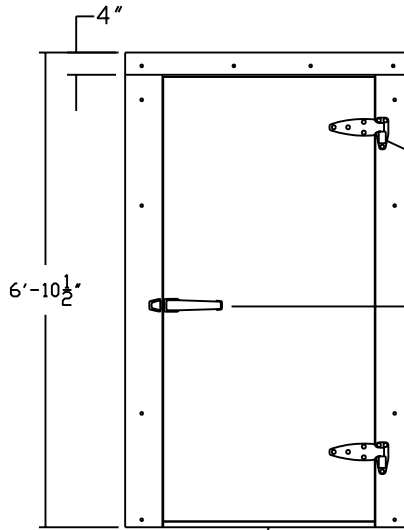

STANDARD FLUSH MOUNT PLUG DOOR WITH FRAME

STANDARD DOOR SIZE = 34"Wx76"H
OTHERS AVAILABLE UP TO 60"Wx94"H

ROUGH OPENING = 38 3/4"x 78 5/8"

FINISH:
26GA. STUCCO GALVANIZED STEEL,
GALVALUME, PAINTED(WHITE OR TAN)
OR 24GA STAINLESS STEEL

INSULATION:
R-32 EXTRUDED

HINGE DIRECTION:
RIGHT OR LEFT

HEATER WIRE
INCLUDED IN FREEZER APPLICATIONS.

FRAME IS OVERLAP
DOOR IS FLUSH MOUNT

CAMLIFT HINGES
BRUSHED CHROME
FINISH
2 PER STANDARD
DOOR

PLUG DOOR HANDLE
W/SAFETY RELEASE
ACCEPTS PADLOCK
BRUSHED CHROME OR CHROME
FINISH

TRIM: 2"x2" ANGLE WITH HEMMED EDGES
(2) 80 5/8"L, (1) 42 3/4"L

DOOR FRAME

TRIPLE VINYL SWEEP

**CONFIDENTIAL
PROPRIETARY**

U.S. COOLER
325 PAYSON AVE. • QUINCY, IL 62301
TEL 217-228-2421 • 800-521-2665 • FAX 217-228-2424

DATE 2004

DRAWN J.R.

STANDARD OVERLAP PLUG DOOR WITH FACE CASE FRAME

STANDARD DOOR SIZE = 34"Wx76"H
OTHERS AVAILABLE UP TO 60"Wx94"H

ROUGH OPENING = 34"x76"

FINISH:
26GA. STUCCO GALVANIZED STEEL,
GALVALUME, PAINTED(WHITE OR TAN)
OR 24GA STAINLESS STEEL