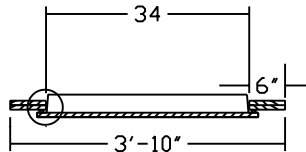

STANDARD FLUSH MOUNT PLUG DOOR WITH FRAME

STANDARD DOOR SIZE = 34"Wx76"H
OTHERS AVAILABLE UP TO 60"Wx94"H

ROUGH OPENING = 38 3/4"x 78 5/8"

FINISH:
26GA. STUCCO GALVANIZED STEEL,
GALVALUME, PAINTED(WHITE OR TAN)
OR 24GA STAINLESS STEEL

INSULATION:
R-32 EXTRUDED

HINGE DIRECTION:
RIGHT OR LEFT

HEATER WIRE
INCLUDED IN FREEZER APPLICATIONS.

FRAME IS OVERLAP
DOOR IS FLUSH MOUNT

CAMLIFT HINGES
BRUSHED CHROME
FINISH
2 PER STANDARD
DOOR

PLUG DOOR HANDLE
W/SAFETY RELEASE
ACCEPTS PADLOCK
BRUSHED CHROME OR CHROME
FINISH

TRIM: 2"x2" ANGLE WITH HEMMED EDGES
(2) 80 5/8"L, (1) 42 3/4"L

DOOR FRAME

TRIPLE VINYL SWEEP

**CONFIDENTIAL
PROPRIETARY**

U.S. COOLER
325 PAYSON AVE. • QUINCY, IL 62301
TEL 217-228-2421 • 800-521-2665 • FAX 217-228-2424

DATE 2004

DRAWN J.R.

STANDARD OVERLAP PLUG DOOR WITH FACE CASE FRAME

STANDARD DOOR SIZE = 34"Wx76"H
OTHERS AVAILABLE UP TO 60"Wx94"H

ROUGH OPENING = 34"x76"

FINISH:
26GA. STUCCO GALVANIZED STEEL,
GALVALUME, PAINTED(WHITE OR TAN)
OR 24GA STAINLESS STEEL

INSULATION:
R-32 EXTRUDED

HINGE DIRECTION:
RIGHT OR LEFT

HEATER WIRE
INCLUDED IN FREEZER APPLICATIONS.

CAMLIFT HINGES
2 PER STANDARD
DOOR
CHROME FINISH

PLUG DOOR HANDLE
W/SAFETY RELEASE
ACCEPTS PADLOCK
CHROME FINISH

4" SILL (TRIPLE VINYL
SWEEP INCLUDED IN
FLOORLESS APPLICATION)

DOOR FRAME

**CONFIDENTIAL
PROPRIETARY**

U.S. COOLER
325 PAYSON AVE. • QUINCY, IL 62301
TEL 217-228-2421 • 800-521-2665 • FAX 217-228-2424

DATE 2004

DRAWN J.R.