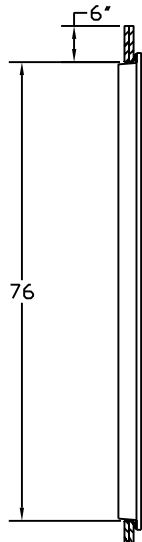

STANDARD FLUSH MOUNT PLUG DOOR WITH FRAME

STANDARD DOOR SIZE = 34"Wx76"H
OTHERS AVAILABLE UP TO 60"Wx94"H

ROUGH OPENING = 38 3/4"x 78 5/8"

FINISH:
26GA. STUCCO GALVANIZED STEEL,
GALVALUME, PAINTED(WHITE OR TAN)
OR 24GA STAINLESS STEEL

INSULATION:
R-32 EXTRUDED

HINGE DIRECTION:
RIGHT OR LEFT

HEATER WIRE
INCLUDED IN FREEZER APPLICATIONS.

FRAME IS OVERLAP
DOOR IS FLUSH MOUNT

CAMLIFT HINGES
BRUSHED CHROME
FINISH
2 PER STANDARD
DOOR

PLUG DOOR HANDLE
W/SAFETY RELEASE
ACCEPTS PADLOCK
BRUSHED CHROME OR CHROME
FINISH

TRIM: 2"x2" ANGLE WITH HEMMED EDGES
(2) 80 5/8"L, (1) 42 3/4"L

DOOR FRAME

TRIPLE VINYL SWEEP

**CONFIDENTIAL
PROPRIETARY**

U.S. COOLER
325 PAYSON AVE. • QUINCY, IL 62301
TEL 217-228-2421 • 800-521-2665 • FAX 217-228-2424

DATE 2004

DRAWN J.R.

STANDARD OVERLAP PLUG DOOR WITH FACE CASE FRAME

STANDARD DOOR SIZE = 34"Wx76"H
OTHERS AVAILABLE UP TO 60"Wx94"H

ROUGH OPENING = 34"x76"

FINISH:
26GA. STUCCO GALVANIZED STEEL,
GALVALUME, PAINTED(WHITE OR TAN)
OR 24GA STAINLESS STEEL

INSULATION:
R-32 EXTRUDED

HINGE DIRECTION:
RIGHT OR LEFT

HEATER WIRE
INCLUDED IN FREEZER APPLICATIONS.

CAMLIFT HINGES
2 PER STANDARD
DOOR
CHROME FINISH

PLUG DOOR HANDLE
W/SAFETY RELEASE
ACCEPTS PADLOCK
CHROME FINISH

4" SILL (TRIPLE VINYL
SWEEP INCLUDED IN
FLOORLESS APPLICATION)

DOOR FRAME

**CONFIDENTIAL
PROPRIETARY**

U.S. COOLER
325 PAYSON AVE. • QUINCY, IL 62301
TEL 217-228-2421 • 800-521-2665 • FAX 217-228-2424

DATE 2004

DRAWN J.R.