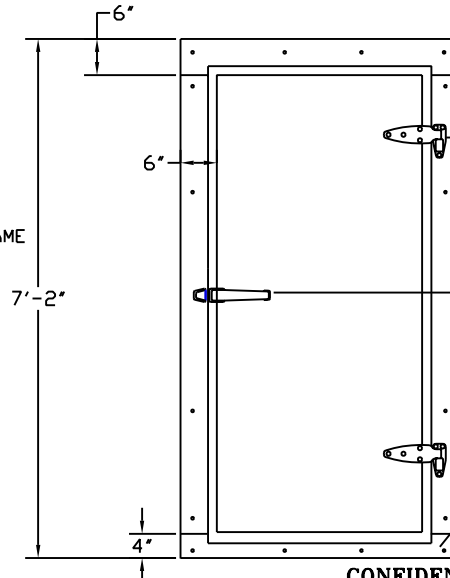

STANDARD FLUSH MOUNT PLUG DOOR WITH FRAME

STANDARD DOOR SIZE = 34"Wx76"H
OTHERS AVAILABLE UP TO 60"Wx94"H

ROUGH OPENING = 38 3/4"x 78 5/8"

FINISH:
26GA. STUCCO GALVANIZED STEEL,
GALVALUME, PAINTED(WHITE OR TAN)
OR 24GA STAINLESS STEEL

INSULATION:
R-32 EXTRUDED

HINGE DIRECTION:
RIGHT OR LEFT

HEATER WIRE
INCLUDED IN FREEZER APPLICATIONS.

FRAME IS OVERLAP
DOOR IS FLUSH MOUNT

CAMLIFT HINGES
BRUSHED CHROME
FINISH
2 PER STANDARD
DOOR

PLUG DOOR HANDLE
W/SAFETY RELEASE
ACCEPTS PADLOCK
BRUSHED CHROME OR CHROME
FINISH

TRIM: 2"x2" ANGLE WITH HEMMED EDGES
(2) 80 5/8"L, (1) 42 3/4"L

DOOR FRAME

TRIPLE VINYL SWEEP

**CONFIDENTIAL
PROPRIETARY**

U.S. COOLER
325 PAYSON AVE. • QUINCY, IL 62301
TEL 217-228-2421 • 800-521-2665 • FAX 217-228-2424

DATE 2004

DRAWN J.R.

STANDARD OVERLAP PLUG DOOR WITH FACE CASE FRAME

STANDARD DOOR SIZE = 34"Wx76"H
OTHERS AVAILABLE UP TO 60"Wx94"H

ROUGH OPENING = 34"x76"

FINISH:
26GA. STUCCO GALVANIZED STEEL,
GALVALUME, PAINTED(WHITE OR TAN)
OR 24GA STAINLESS STEEL

INSULATION:
R-32 EXTRUDED

HINGE DIRECTION:
RIGHT OR LEFT

HEATER WIRE
INCLUDED IN FREEZER APPLICATIONS.

CAMLIFT HINGES
2 PER STANDARD
DOOR
CHROME FINISH

PLUG DOOR HANDLE
W/SAFETY RELEASE
ACCEPTS PADLOCK
CHROME FINISH

4" SILL (TRIPLE VINYL
SWEEP INCLUDED IN
FLOORLESS APPLICATION)

DOOR FRAME

**CONFIDENTIAL
PROPRIETARY**

U.S. COOLER
325 PAYSON AVE. • QUINCY, IL 62301
TEL 217-228-2421 • 800-521-2665 • FAX 217-228-2424

DATE 2004

DRAWN J.R.